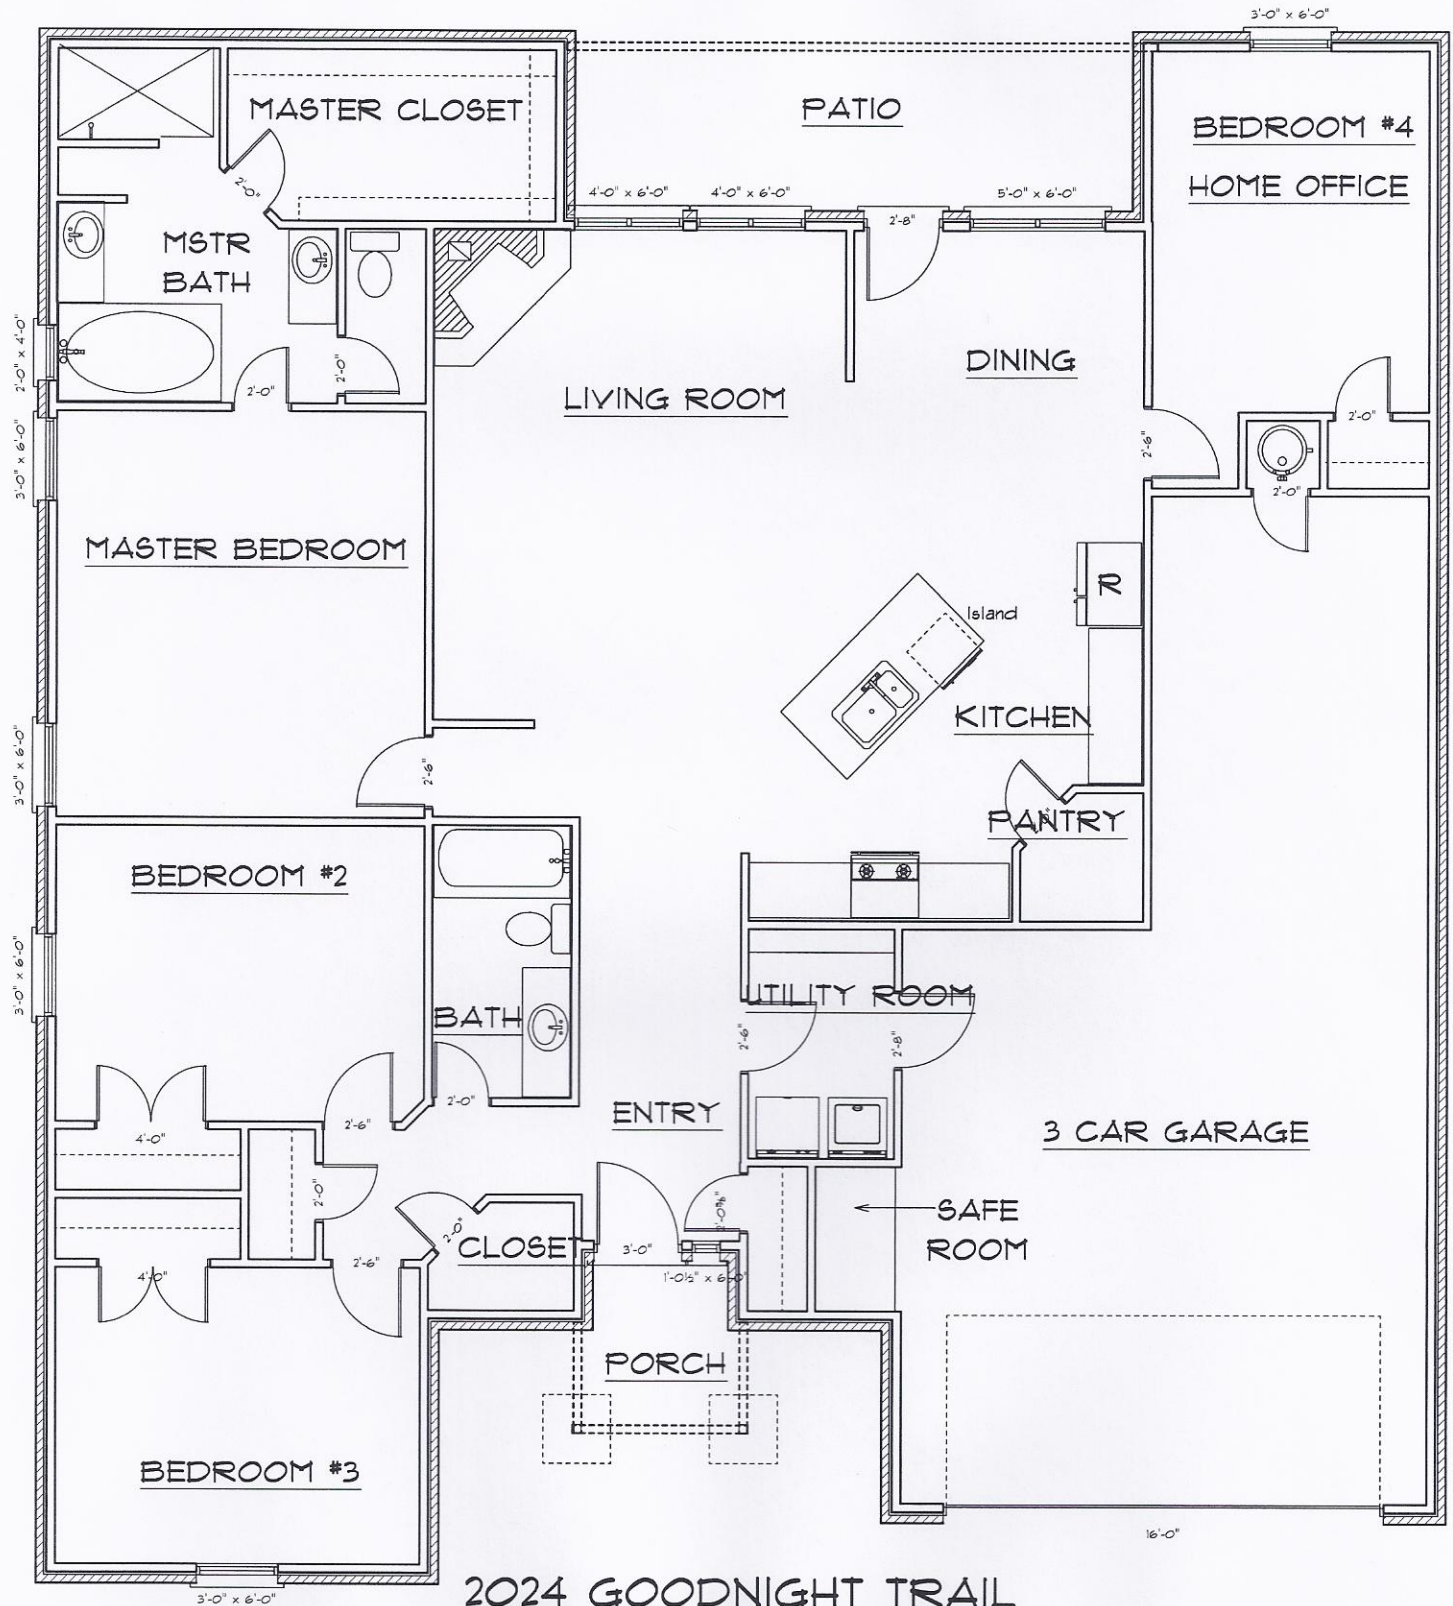

KEN CHAMBERS DESIGN/BUILD INC  
 405-831-6055 kcdesignbuild@aol.com  
 www.kenchambersdesignbuild.com

2024 GOODNIGHT TRAIL  
 THOMAS TRAILS ADDITION  
 1944 sq ft \$197,500.00